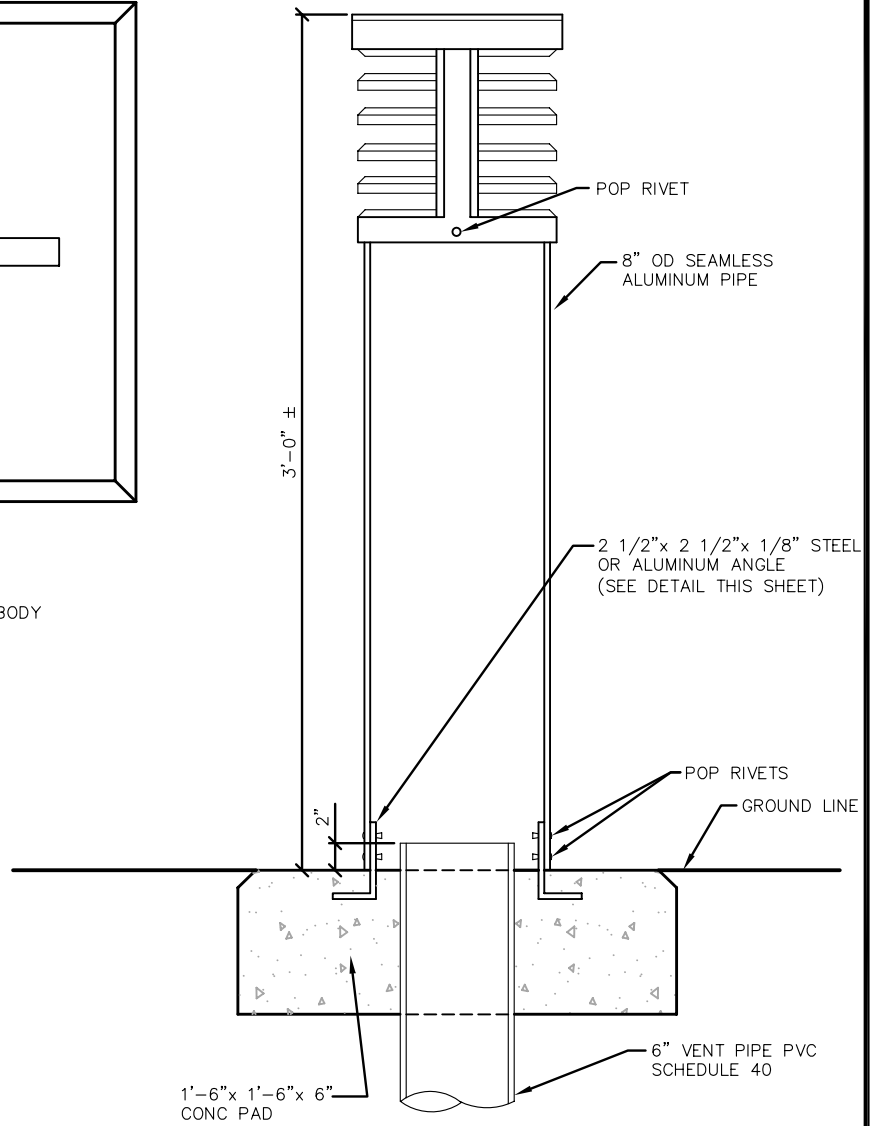

**BASE DETAIL**

**ROUND VENT SCREEN**

**STEEL OR ALUMINUM ANGEL DETAIL**

**NOTE:**  
 COLOR SHALL BE OLIVE GREEN  
 OR FLAT BLACK TO MATCH  
 SURROUNDINGS.