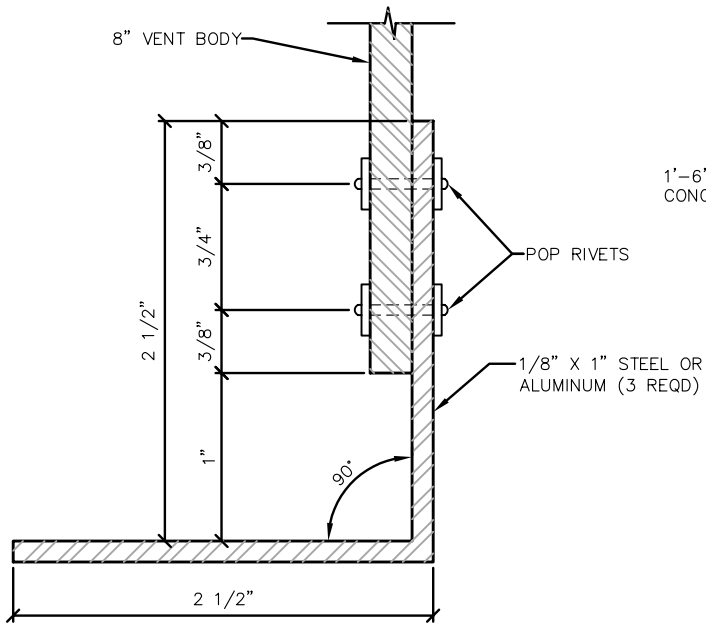

**BASE DETAIL**

**ROUND VENT SCREEN**

**STEEL OR ALUMINUM ANGEL DETAIL**

**NOTE:**  
 COLOR SHALL BE OLIVE GREEN  
 OR FLAT BLACK TO MATCH  
 SURROUNDINGS.